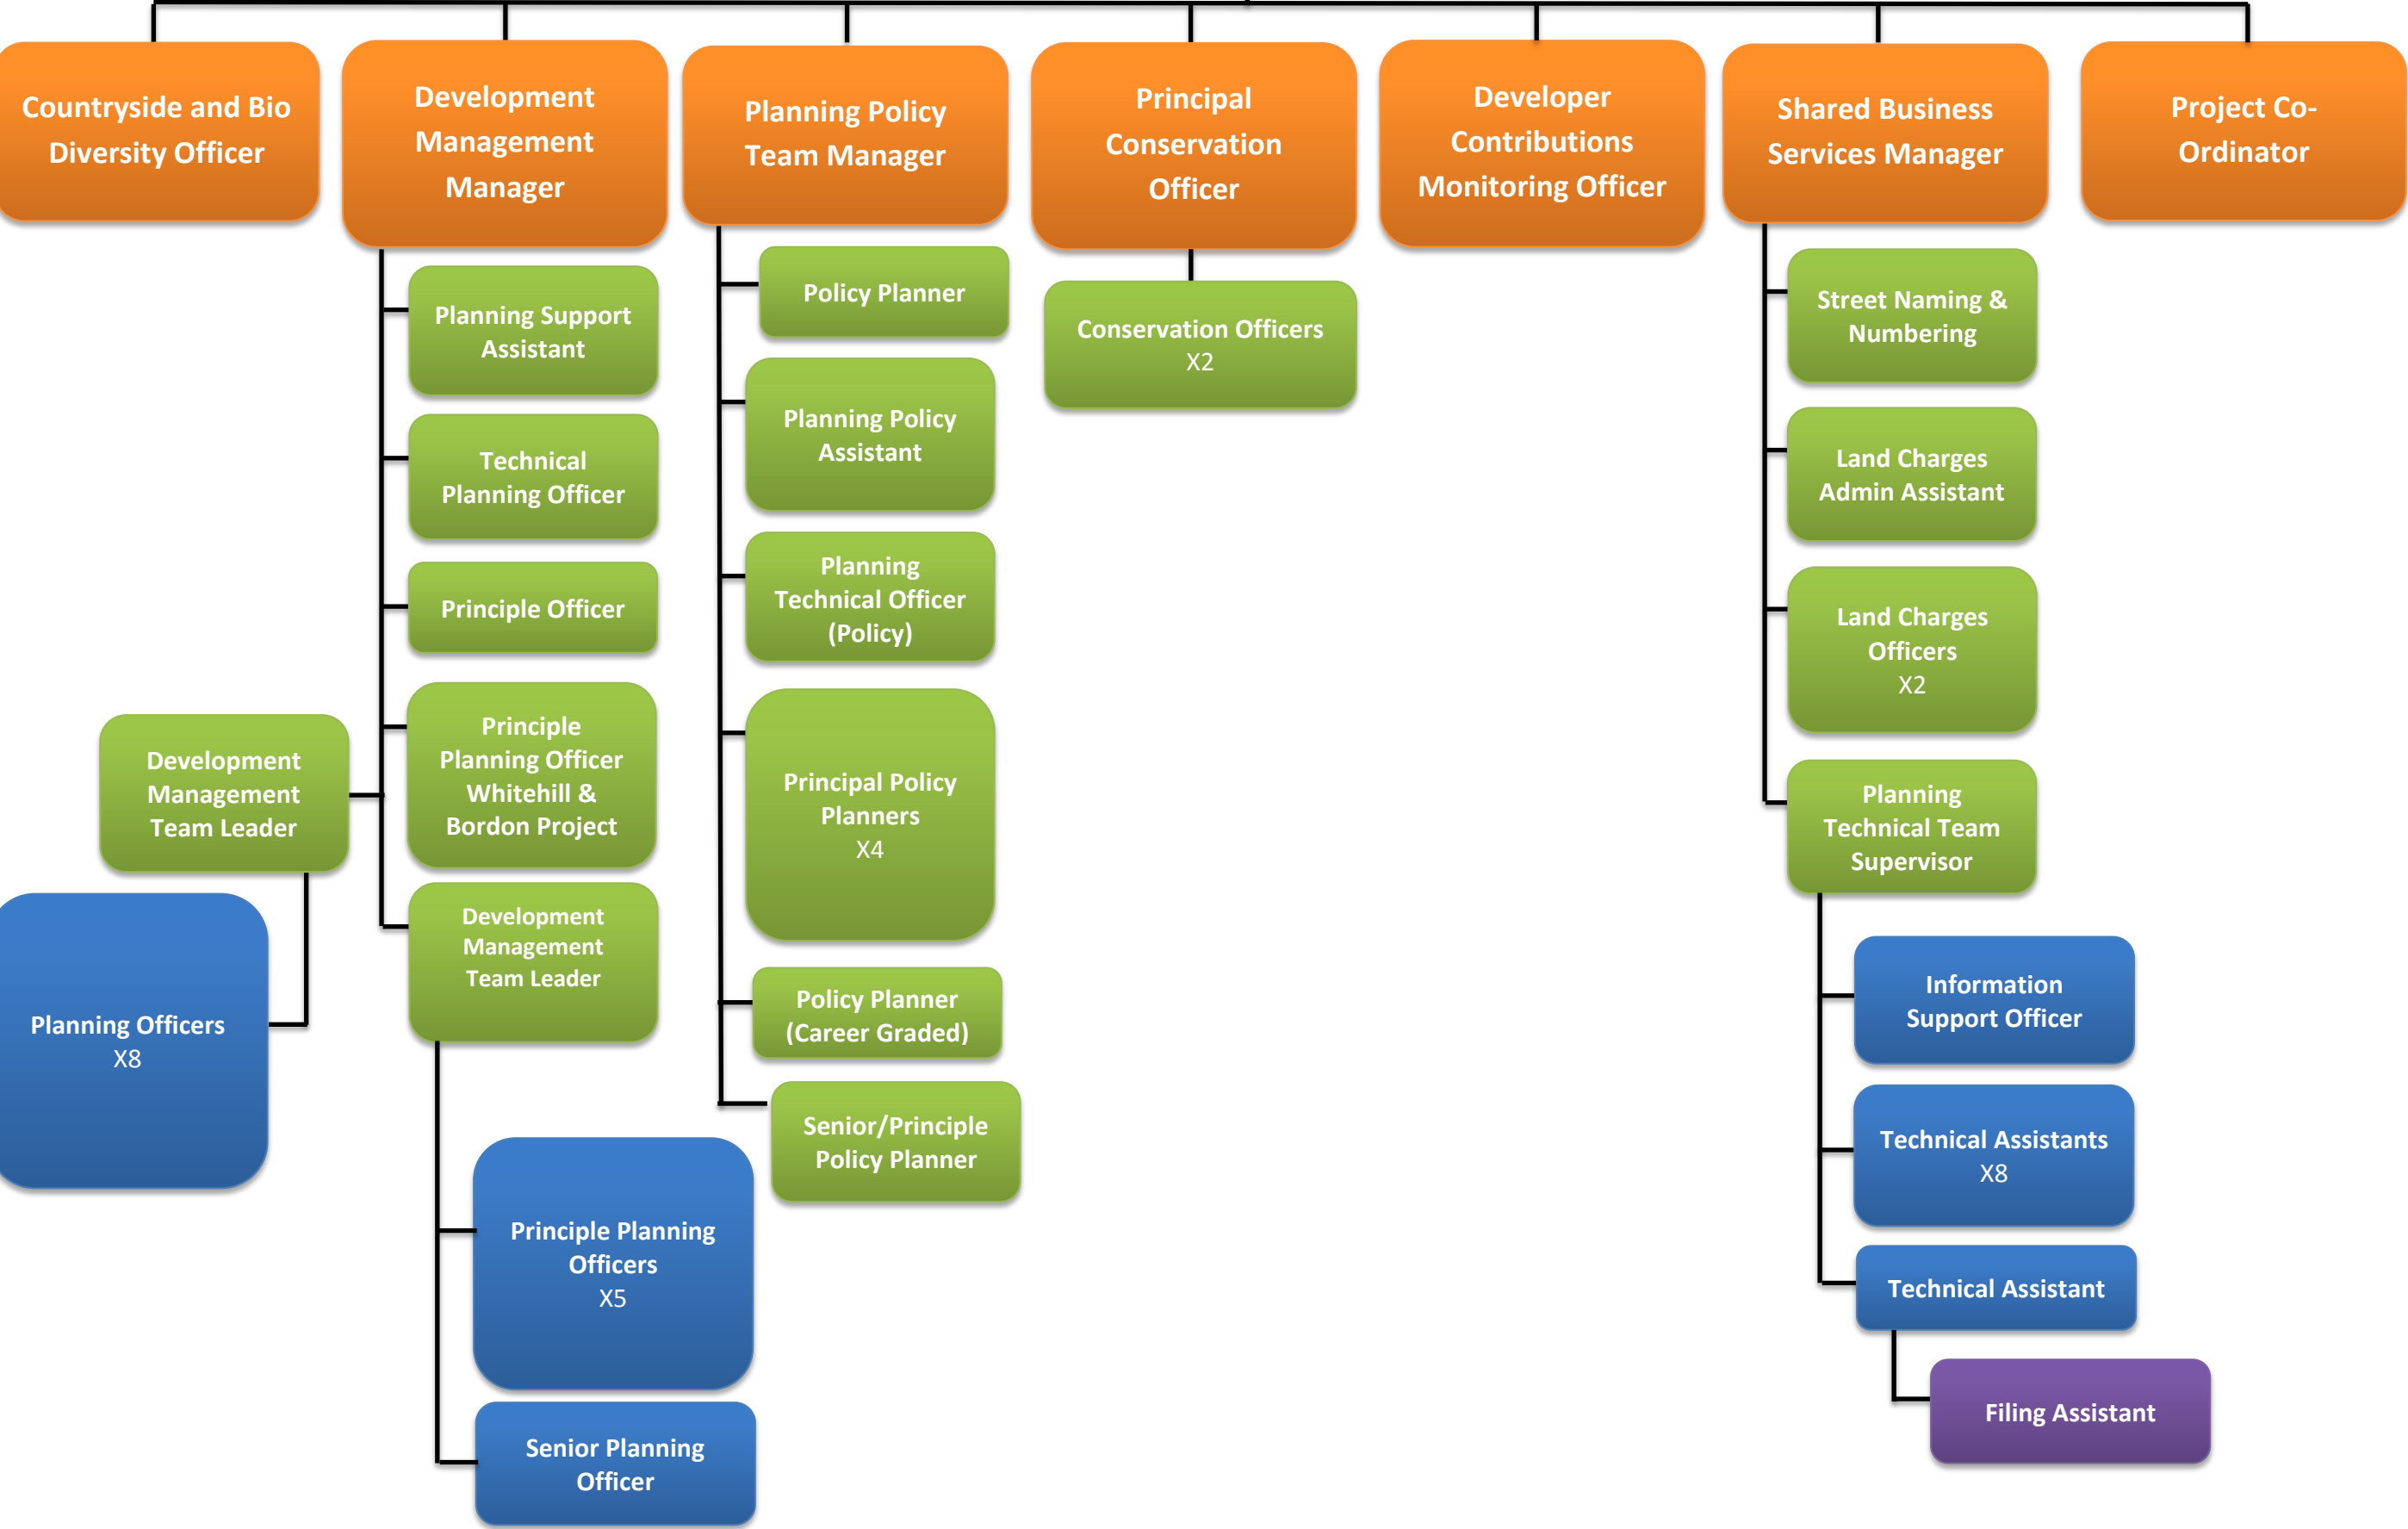

Operations

Executive Director

Head of Neighbourhood
Support

Head of Planning

Head of Customer
Services

Head of Housing

Head of Neighbourhood Support (Cont'd)

Head of Planning

Countryside and Bio Diversity Officer

Development Management Manager

Planning Policy Team Manager

Principal Conservation Officer

Developer Contributions Monitoring Officer

Shared Business Services Manager

Project Co-Ordinator

Planning Support Assistant

Technical Planning Officer

Principle Officer

Principle Planning Officer Whitehill & Bordon Project

Development Management Team Leader

Planning Officers X8

Development Management Team Leader

Principle Planning Officers X5

Senior Planning Officer

Policy Planner

Planning Policy Assistant

Planning Technical Officer (Policy)

Principal Policy Planners X4

Policy Planner (Career Graded)

Senior/Principle Policy Planner