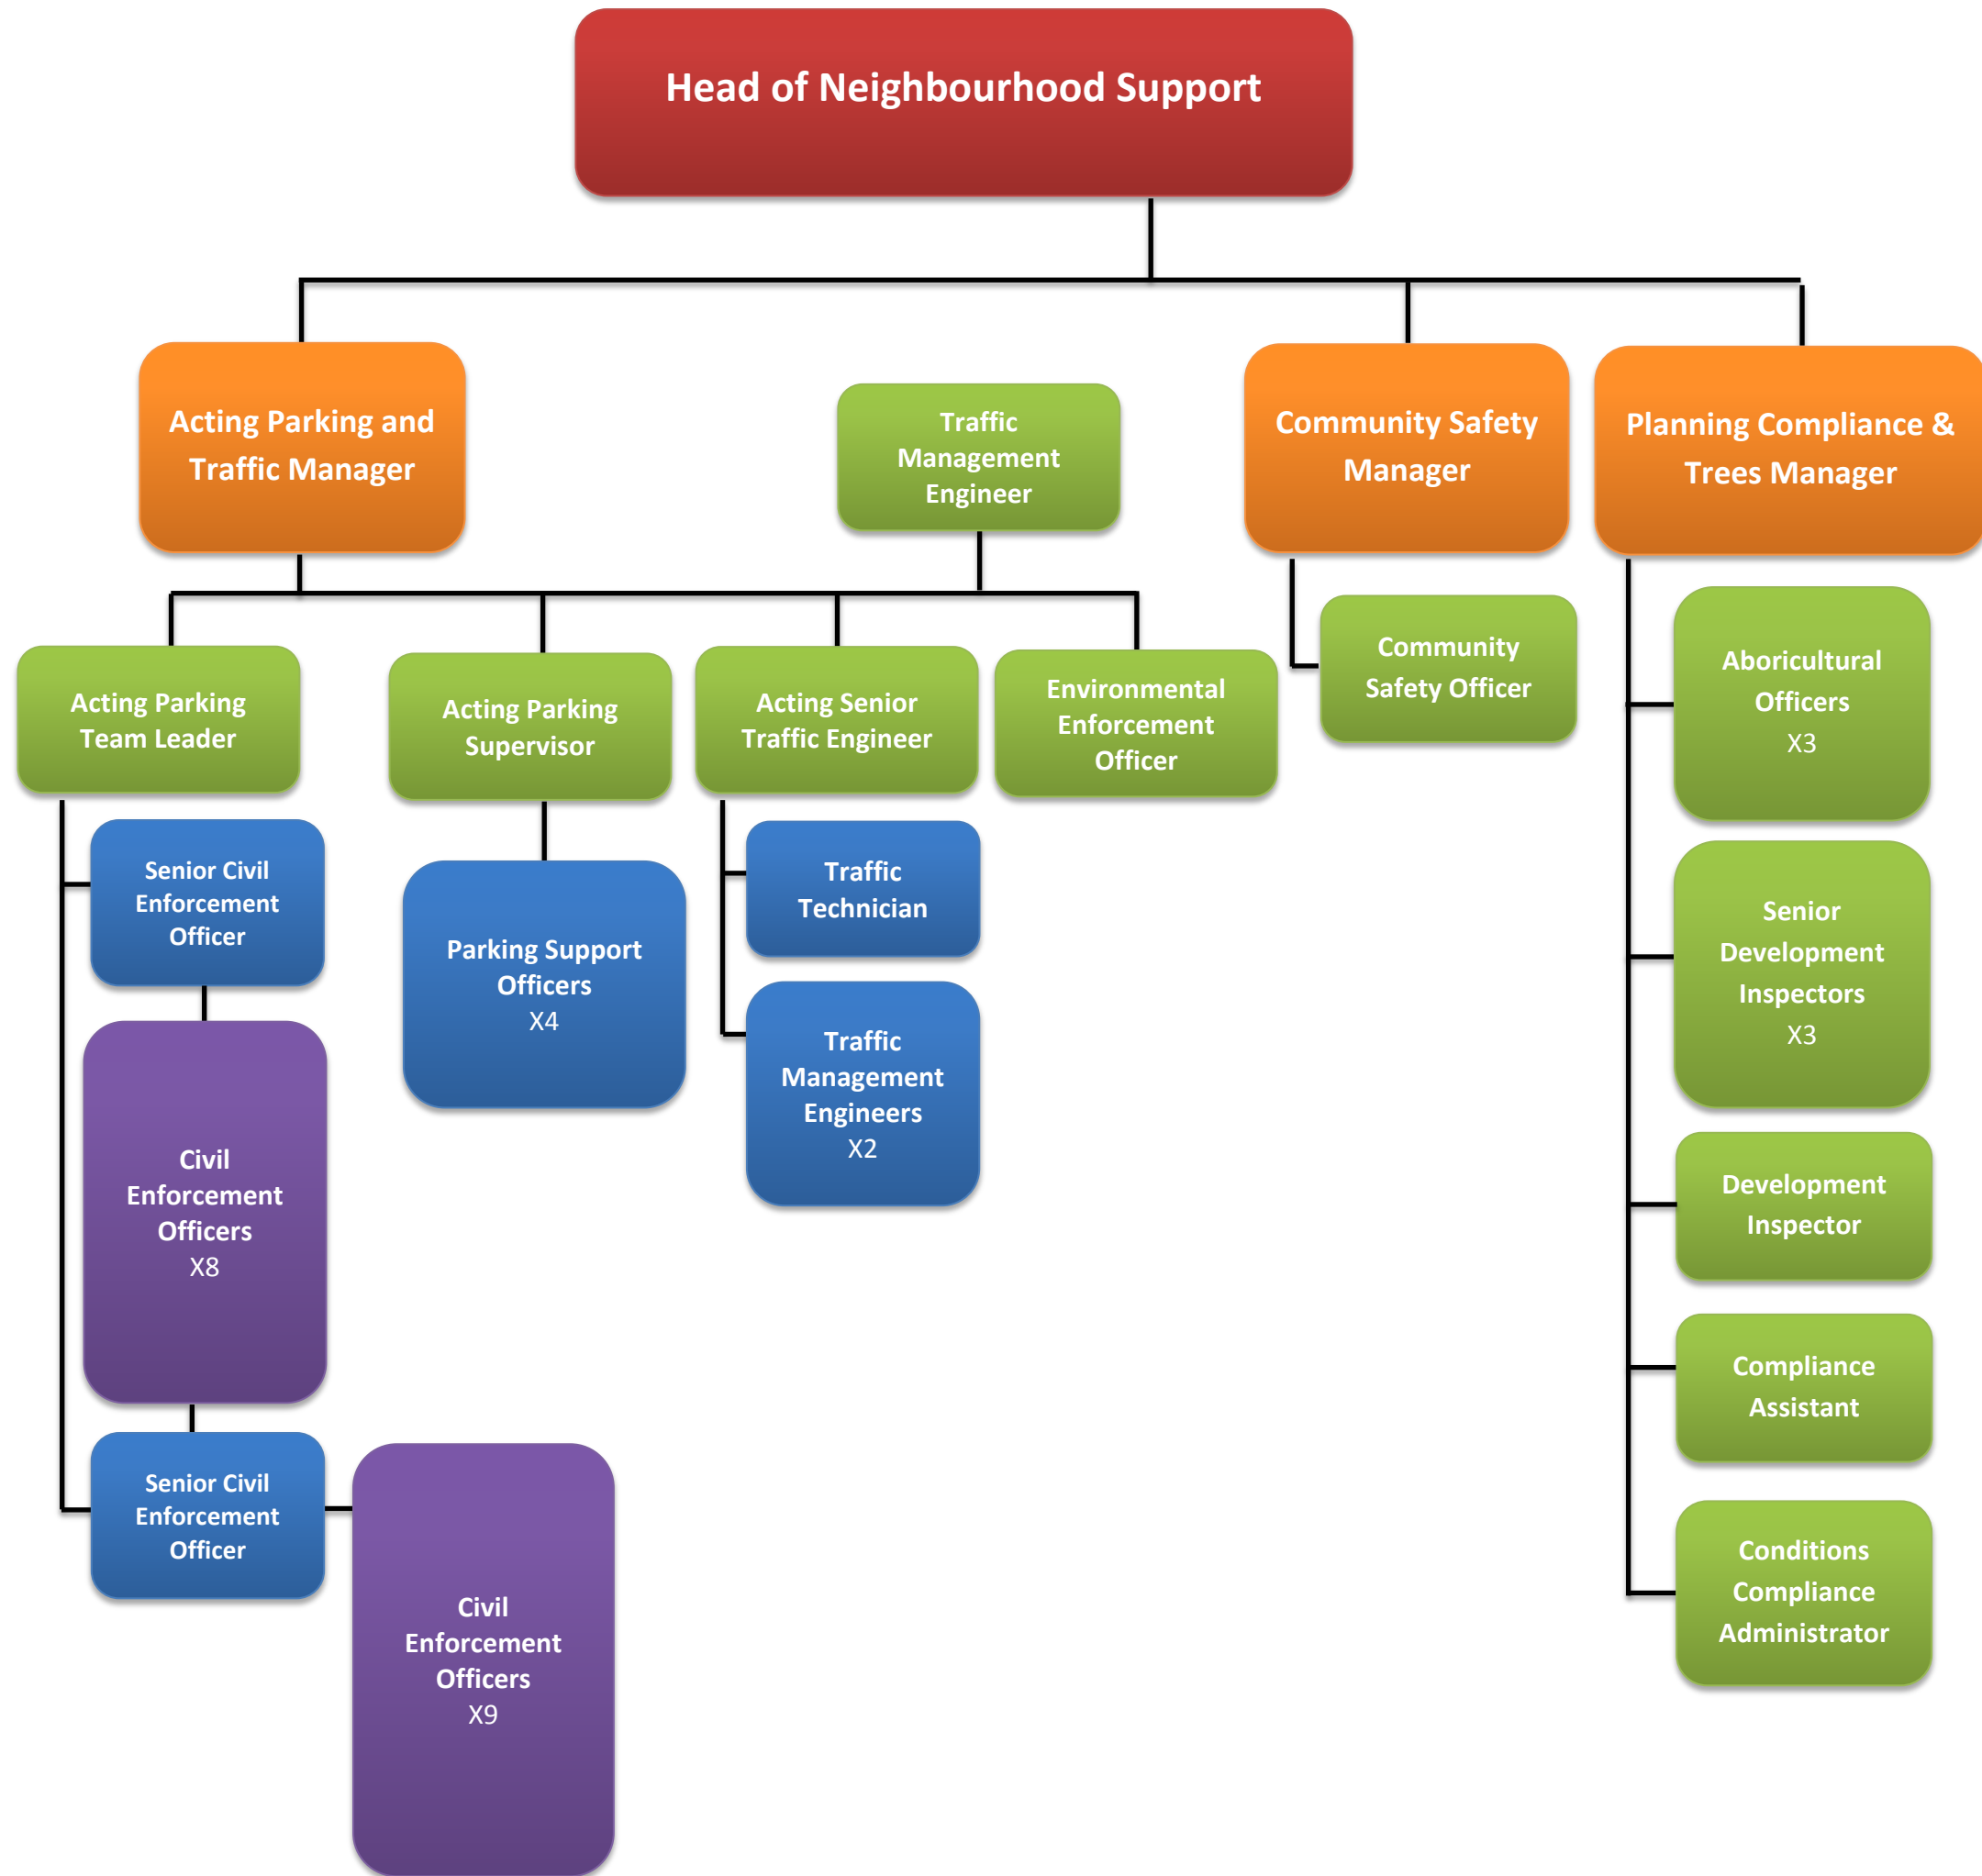

Operations

Executive Director

Head of Neighbourhood
Support

Head of Planning

Head of Customer
Services

Head of Housing

Head of Neighbourhood Support (Cont'd)

Head of Planning

Countryside and Bio Diversity Officer

Development Management Manager

Planning Policy Team Manager

Principal Conservation Officer

Developer Contributions Monitoring Officer

Shared Business Services Manager

Project Co-Ordinator

Planning Support Assistant

Technical Planning Officer

Principle Officer

Principle Planning Officer Whitehill & Bordon Project

Development Management Team Leader

Planning Officers X8

Development Management Team Leader