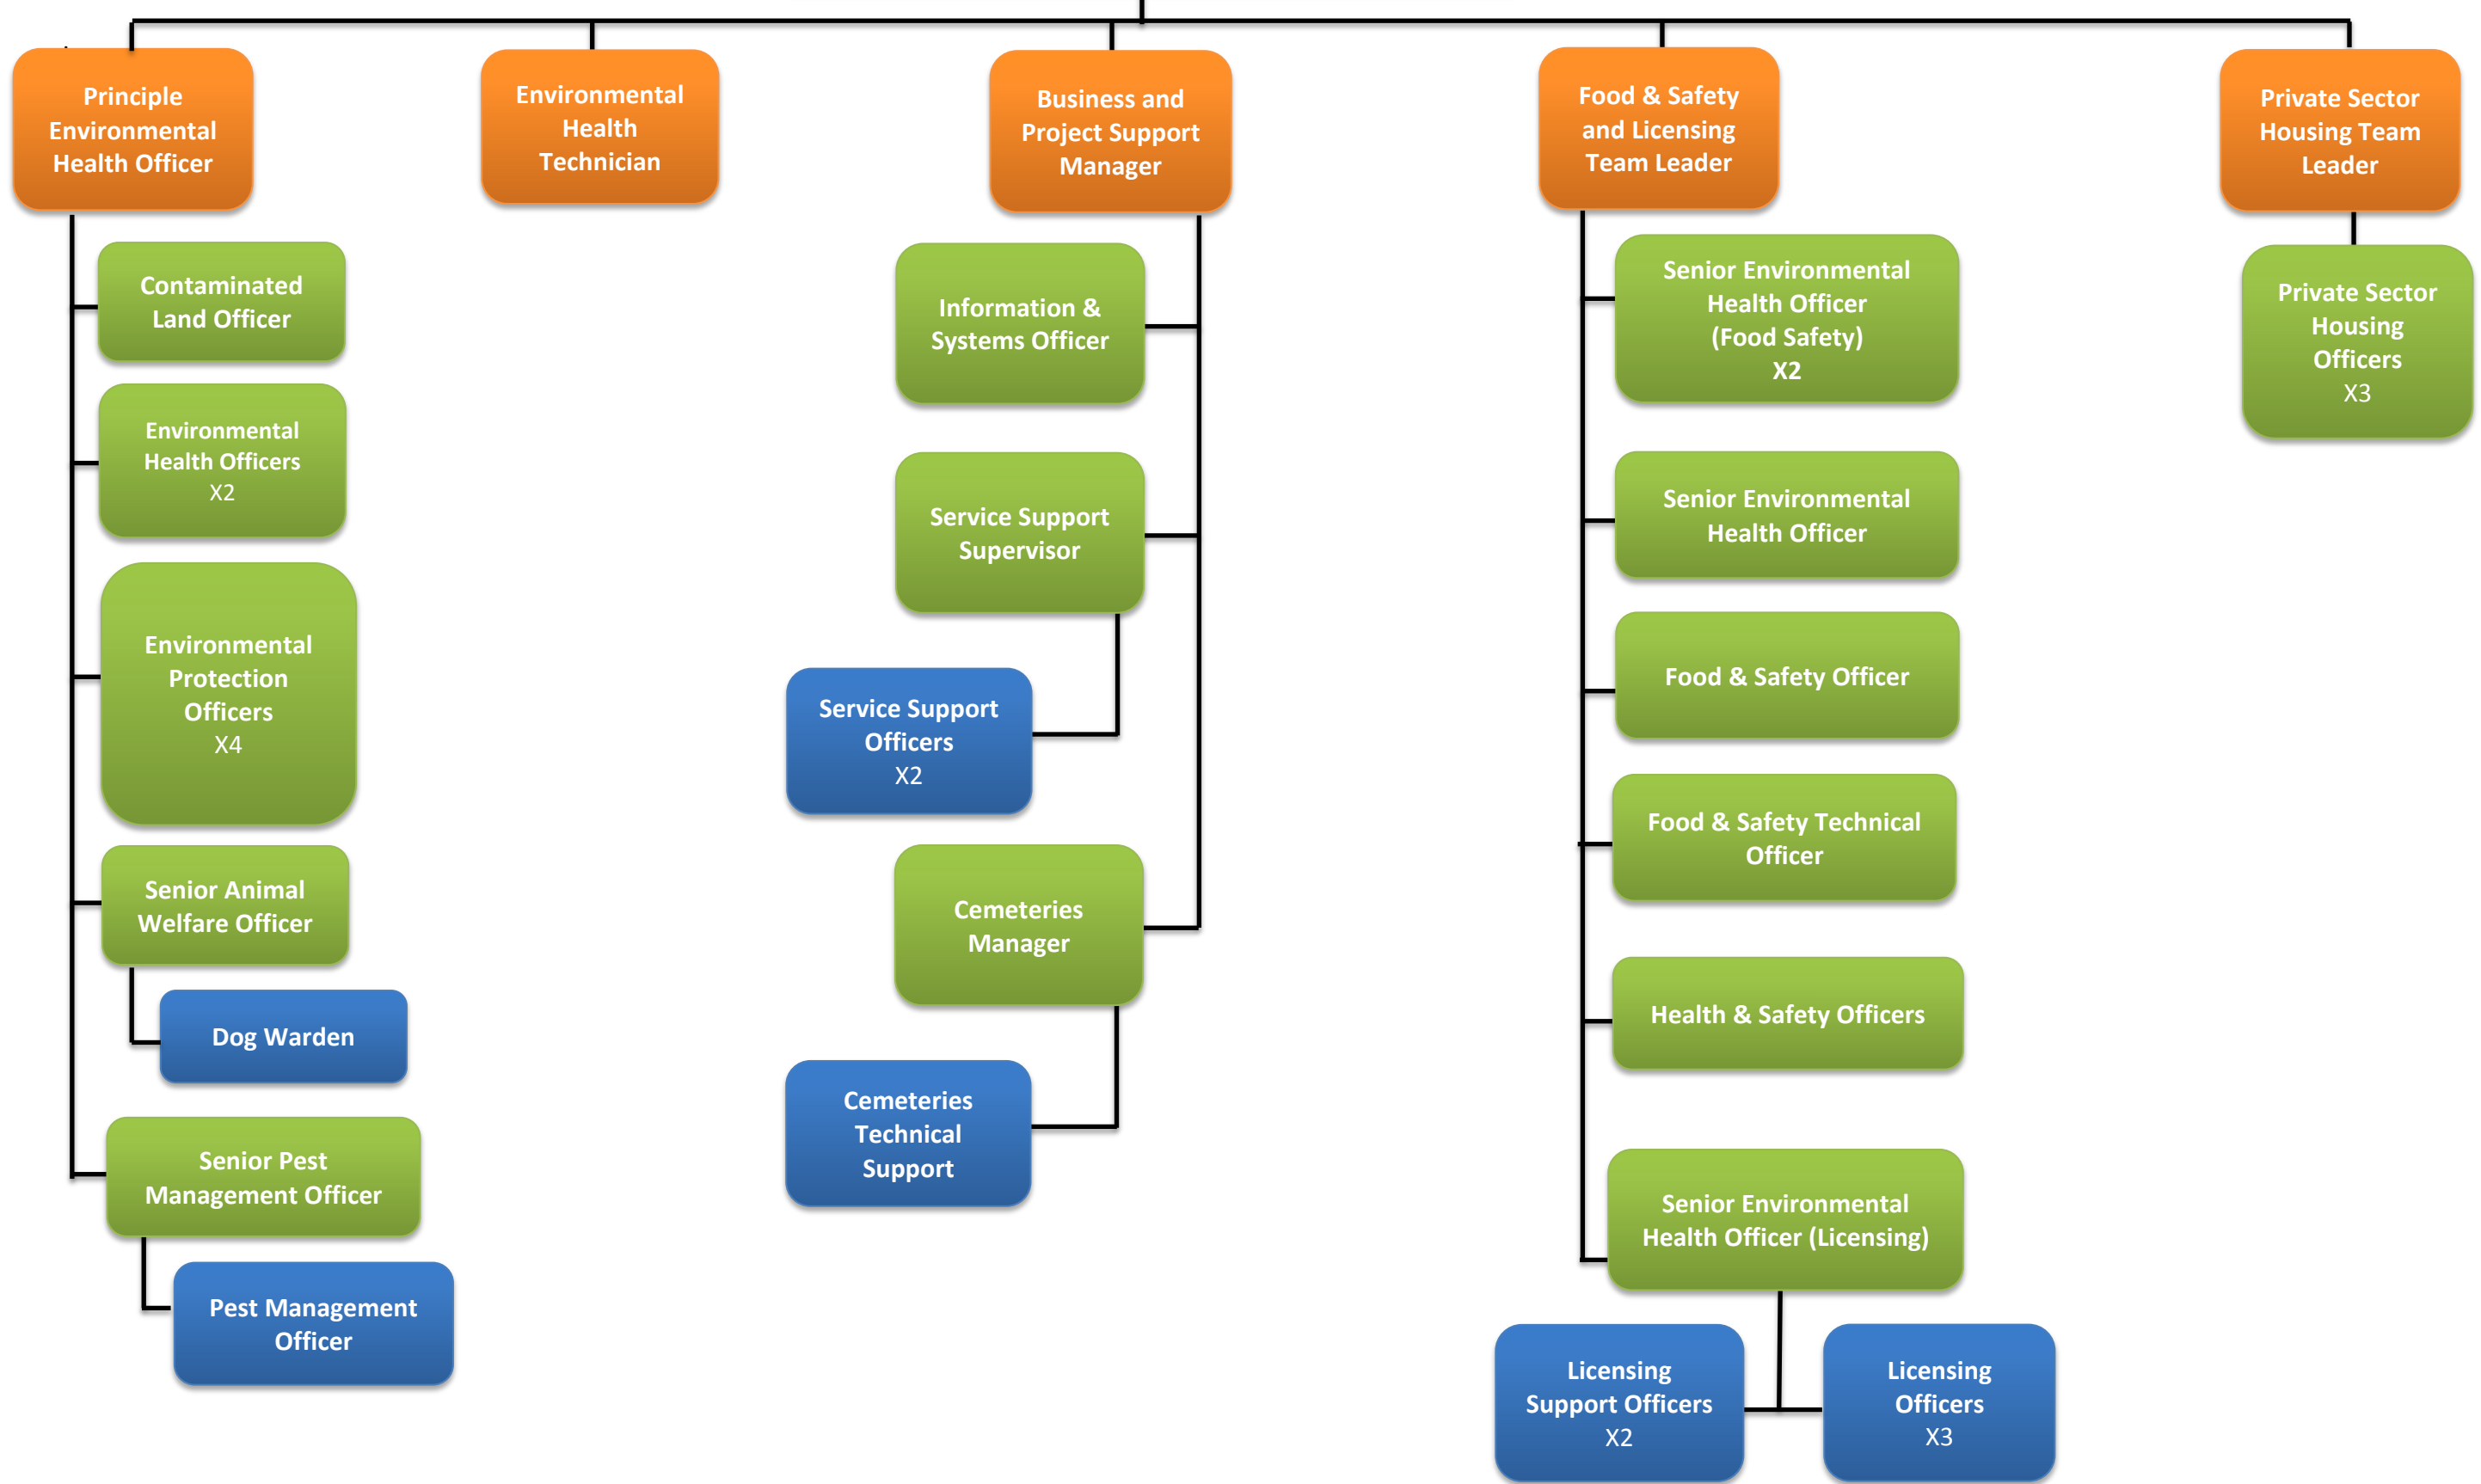

Operations

Executive Director

Head of Neighbourhood
Support

Head of Planning

Head of Customer
Services

Head of Housing

Head of Neighbourhood Support (Cont'd)

Head of Planning

Countryside and Bio Diversity Officer

Development Management Manager

Planning Policy Team Manager

Principal Conservation Officer

Developer Contributions Monitoring Officer

Shared Business Services Manager

Project Co-Ordinator

Planning Support Assistant

Technical Planning Officer

Principle Officer

Principle Planning Officer Whitehill & Bordon Project

Development Management Team Leader

Planning Officers X8

Development Management Team Leader

Principle Planning Officers X5

Senior Planning Officer

Policy Planner

Planning Policy Assistant

Planning Technical Officer (Policy)

Principal Policy Planners X4

Policy Planner (Career Graded)

Senior/Principle Policy Planner