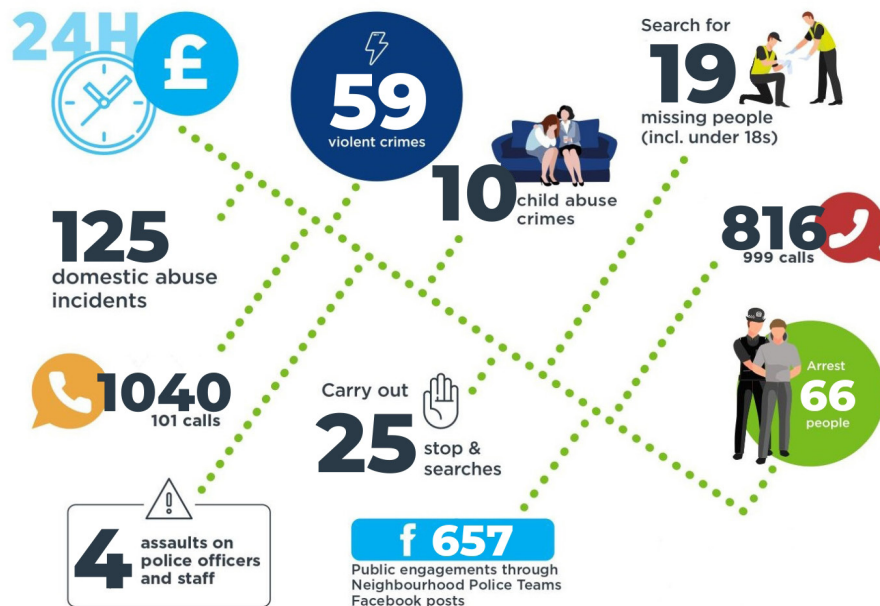

IF YOU OR SOMEONE YOU KNOW IS AFFECTED BY CRIME, HERE'S WHAT TO DO:

REPORTING CRIME

In an emergency: dial **999**

Less urgent: call **101** or report online at: hampshire.police.uk

Report crime anonymously: call Crime-stoppers on: **0800 555 111** or report at: crimestoppers-uk.org

SUPPORT FOR VICTIMS

Victim Care Service

If you've been a victim of crime or affected by crime in Hampshire or the Isle of Wight and need support, call the Victim Care Service on **0808 178 1641** (open Monday to Saturday from 8am to 8pm) email: hub.hiow@victimsupport.org.uk or visit: hampshireiowvictimcare.co.uk

My commitment is continuing to ensure that the police are tackling the crimes that matter to you the most such as anti-social behaviour, burglary, serious violence and knife crimes, and to ensure police visibility on your streets.

A DAY IN THE LIFE OF HAMPSHIRE & ISLE OF WIGHT CONSTABULARY

Illustrative figures from 2022

Band	A	B	C	D	E	F	G	H
Monthly Increase £	0.83	0.97	1.11	1.25	1.53	1.81	2.08	2.50
Annual Increase £	10.00	11.67	13.33	15.00	18.33	21.67	25.00	30.00