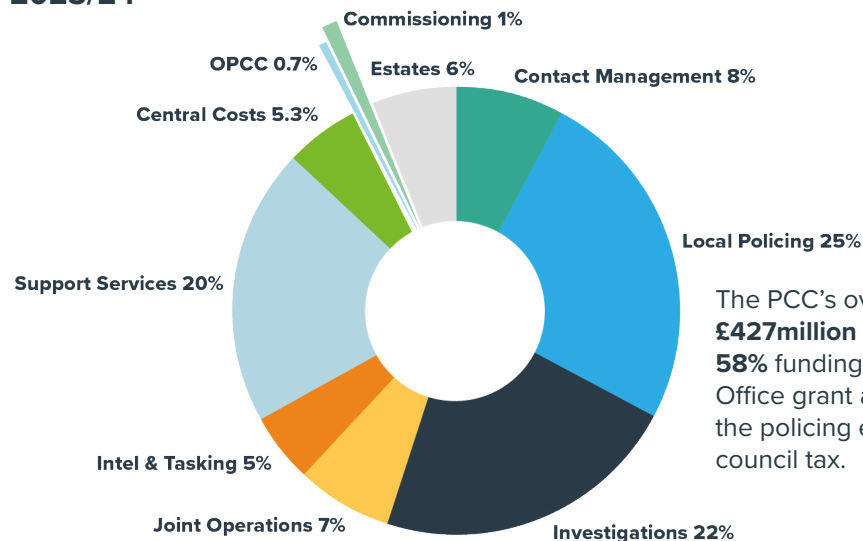

As your Police and Crime Commissioner I am committed to ensuring your police precept is spent wisely and delivers best value for money. This year we find ourselves in a challenging economic environment with inflation; pay costs; utilities and fuel costs all rising. In spite of this I am committed to recruiting more police officers.

That means this year your council tax will go towards the recruitment of 50 extra police officers, improving police visibility in your neighbourhood. **More police officers, means more crimes being investigated and your community being safer.**

My commitment is continuing to ensure that the police are tackling the crimes that matter to you the most such as anti-social behaviour, burglary, serious violence and knife crimes, and to ensure police visibility on your streets.

Thank you for your continued support of Hampshire & Isle of Wight Constabulary.

Donna Jones
Police and Crime Commissioner

TOTAL COST OF POLICING 2023/24

The PCC's overall budget of **£427million** is made up of **58%** funding from the Home Office grant and **42%** is from the policing element of your council tax.

A DAY IN THE LIFE OF HAMPSHIRE & ISLE OF WIGHT CONSTABULARY

Illustrative figures from 2022