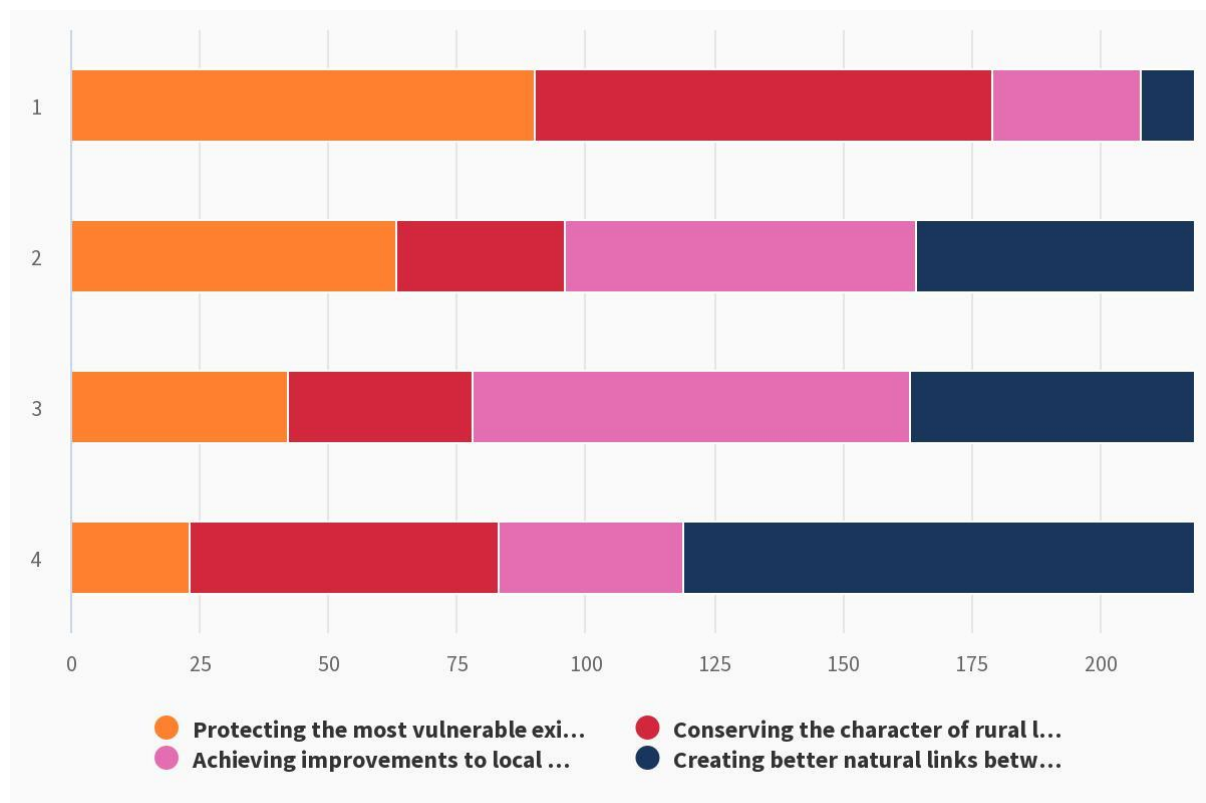

## Environment

<https://ehdcllocalplan.commonplace.is/en-GB/proposals/environment/step1>

### ENV1 Which of the below environmental considerations is most important to you? (sort in order of importance)

- Creating better natural links between existing habitats
- Conserving the character of rural landscapes
- Protecting the most vulnerable existing protected habitats and species
- Achieving improvements to local wildlife habitats

Conserving rural character and protecting vulnerable existing habitats and species were both chosen by just over 40% as the most important consideration.