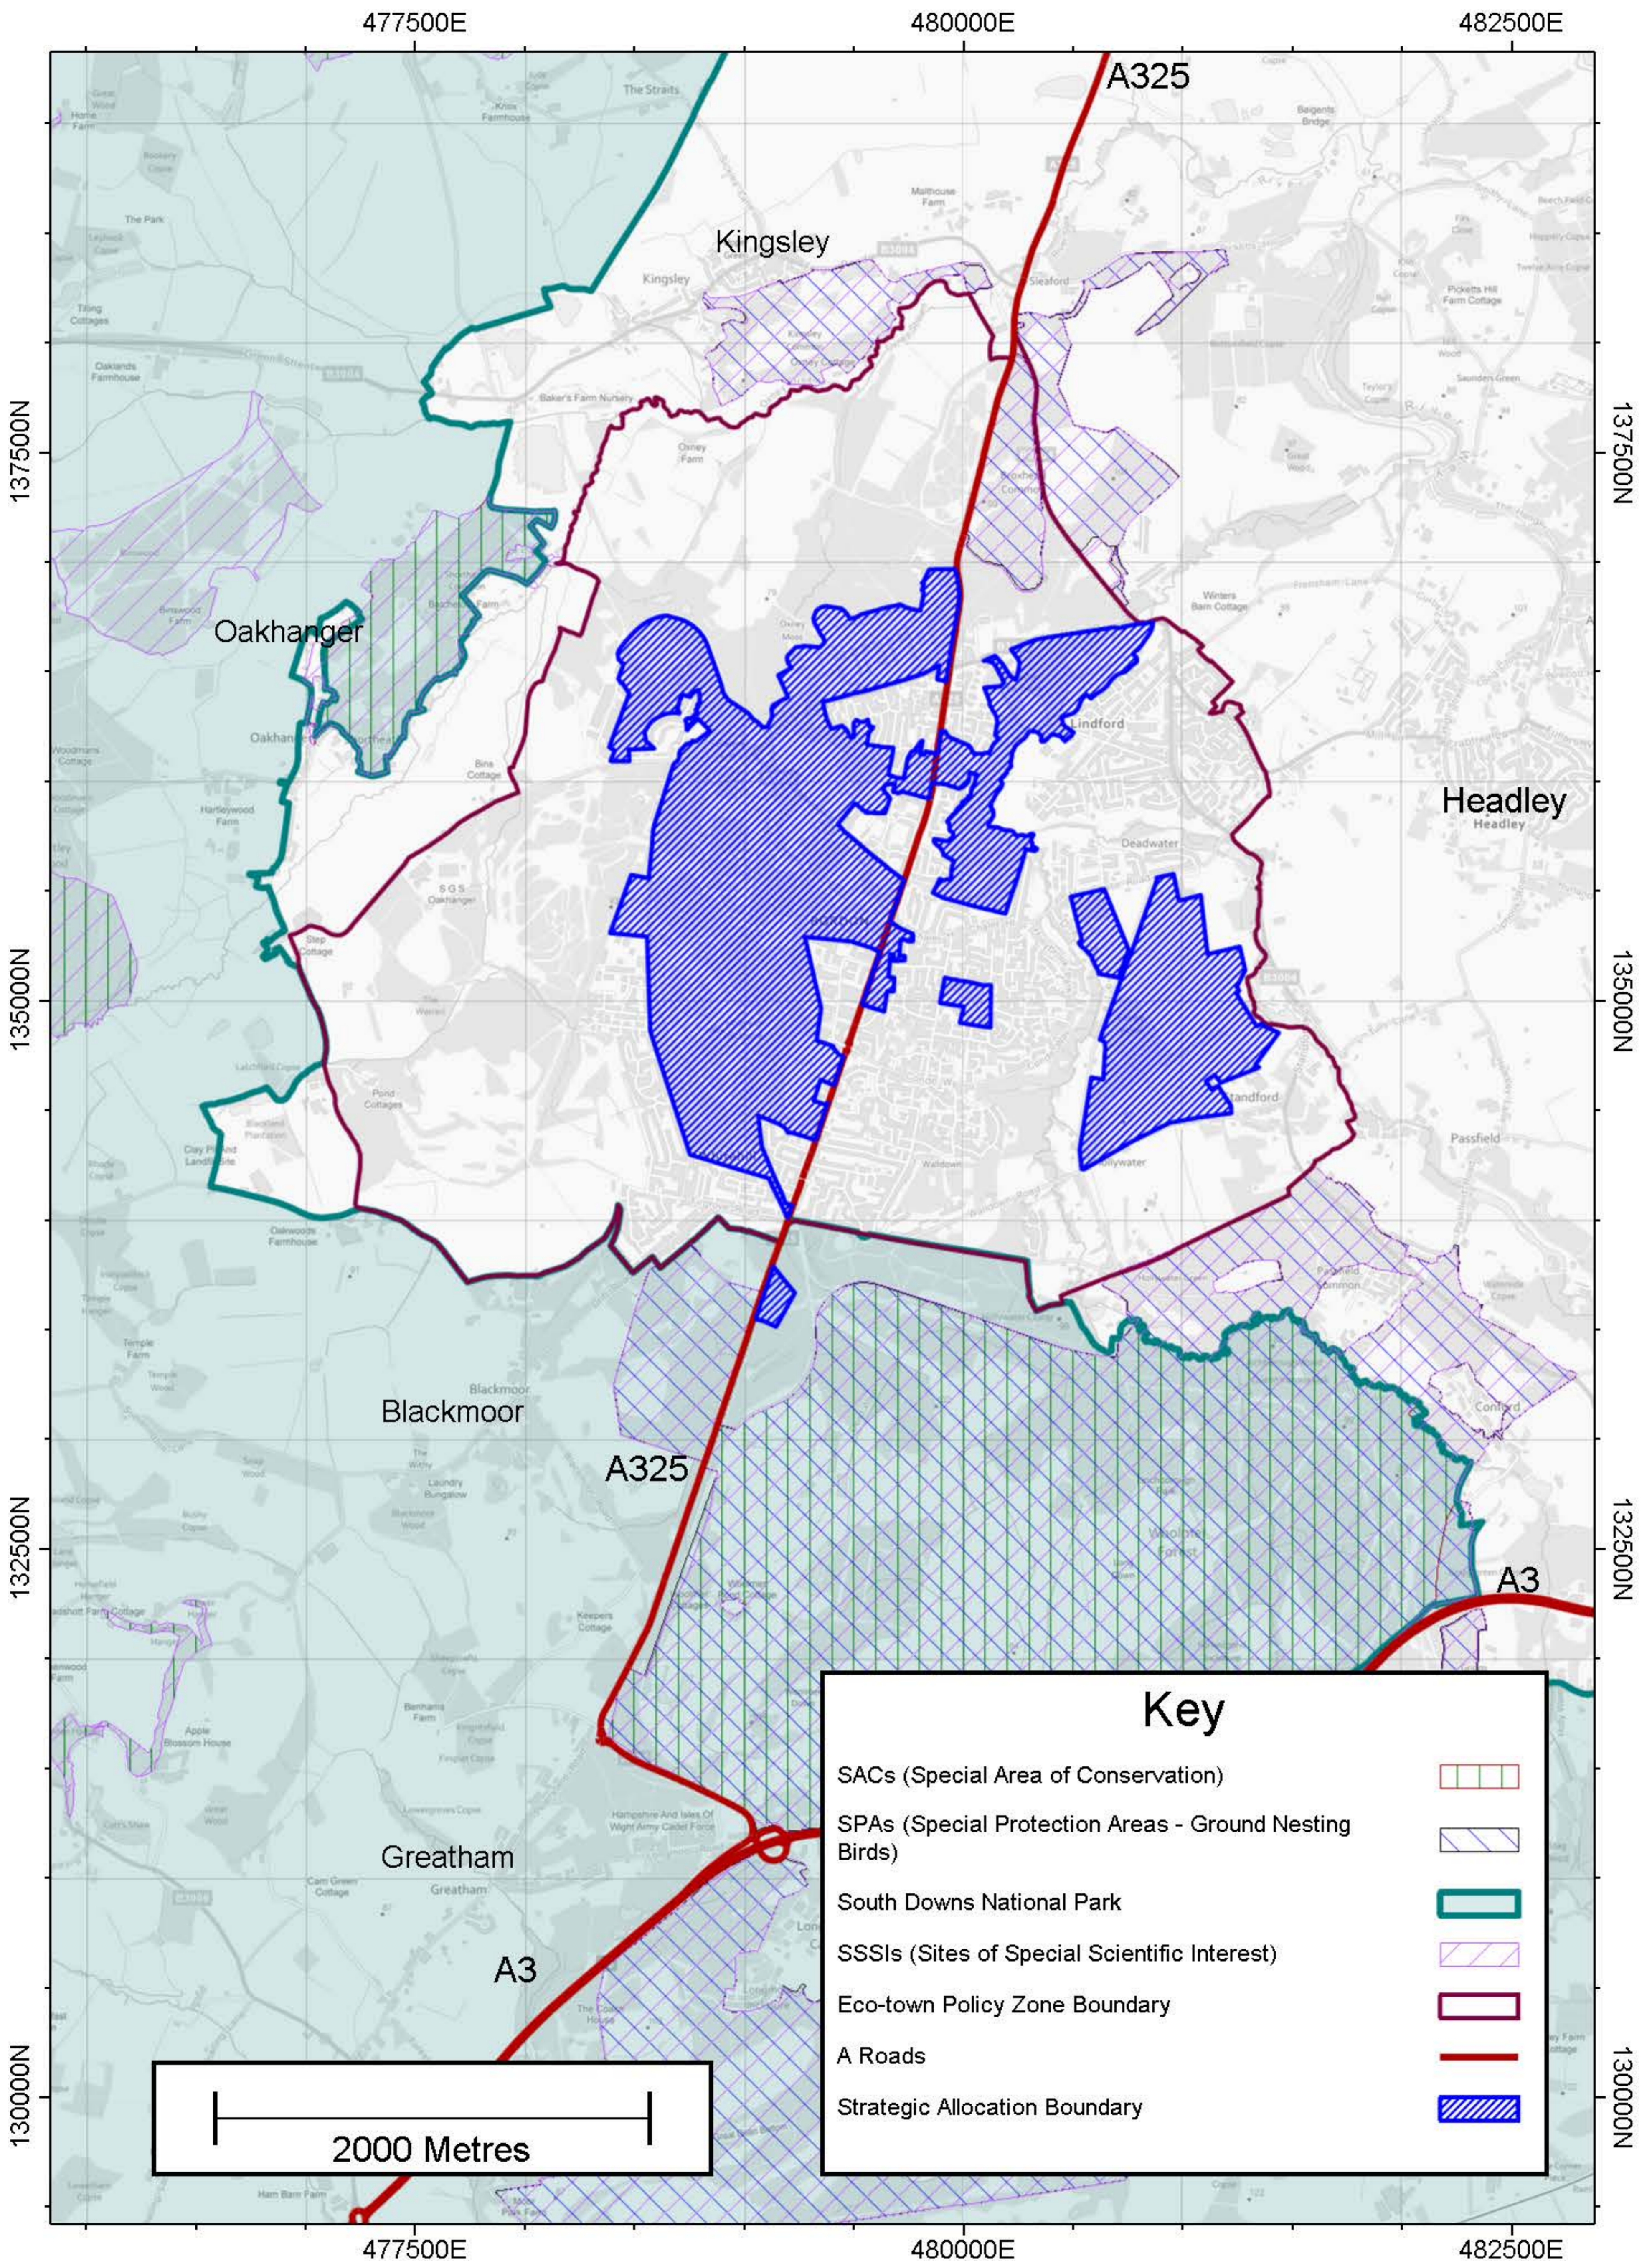

# Map 4 Whitehill & Bordon: Overview Proposals Map

### Key

SACs (Special Area of Conservation)	
SPAs (Special Protection Areas - Ground Nesting Birds)	
South Downs National Park	
SSSIs (Sites of Special Scientific Interest)	
Eco-town Policy Zone Boundary	
A Roads	
Strategic Allocation Boundary	

2000 Metres