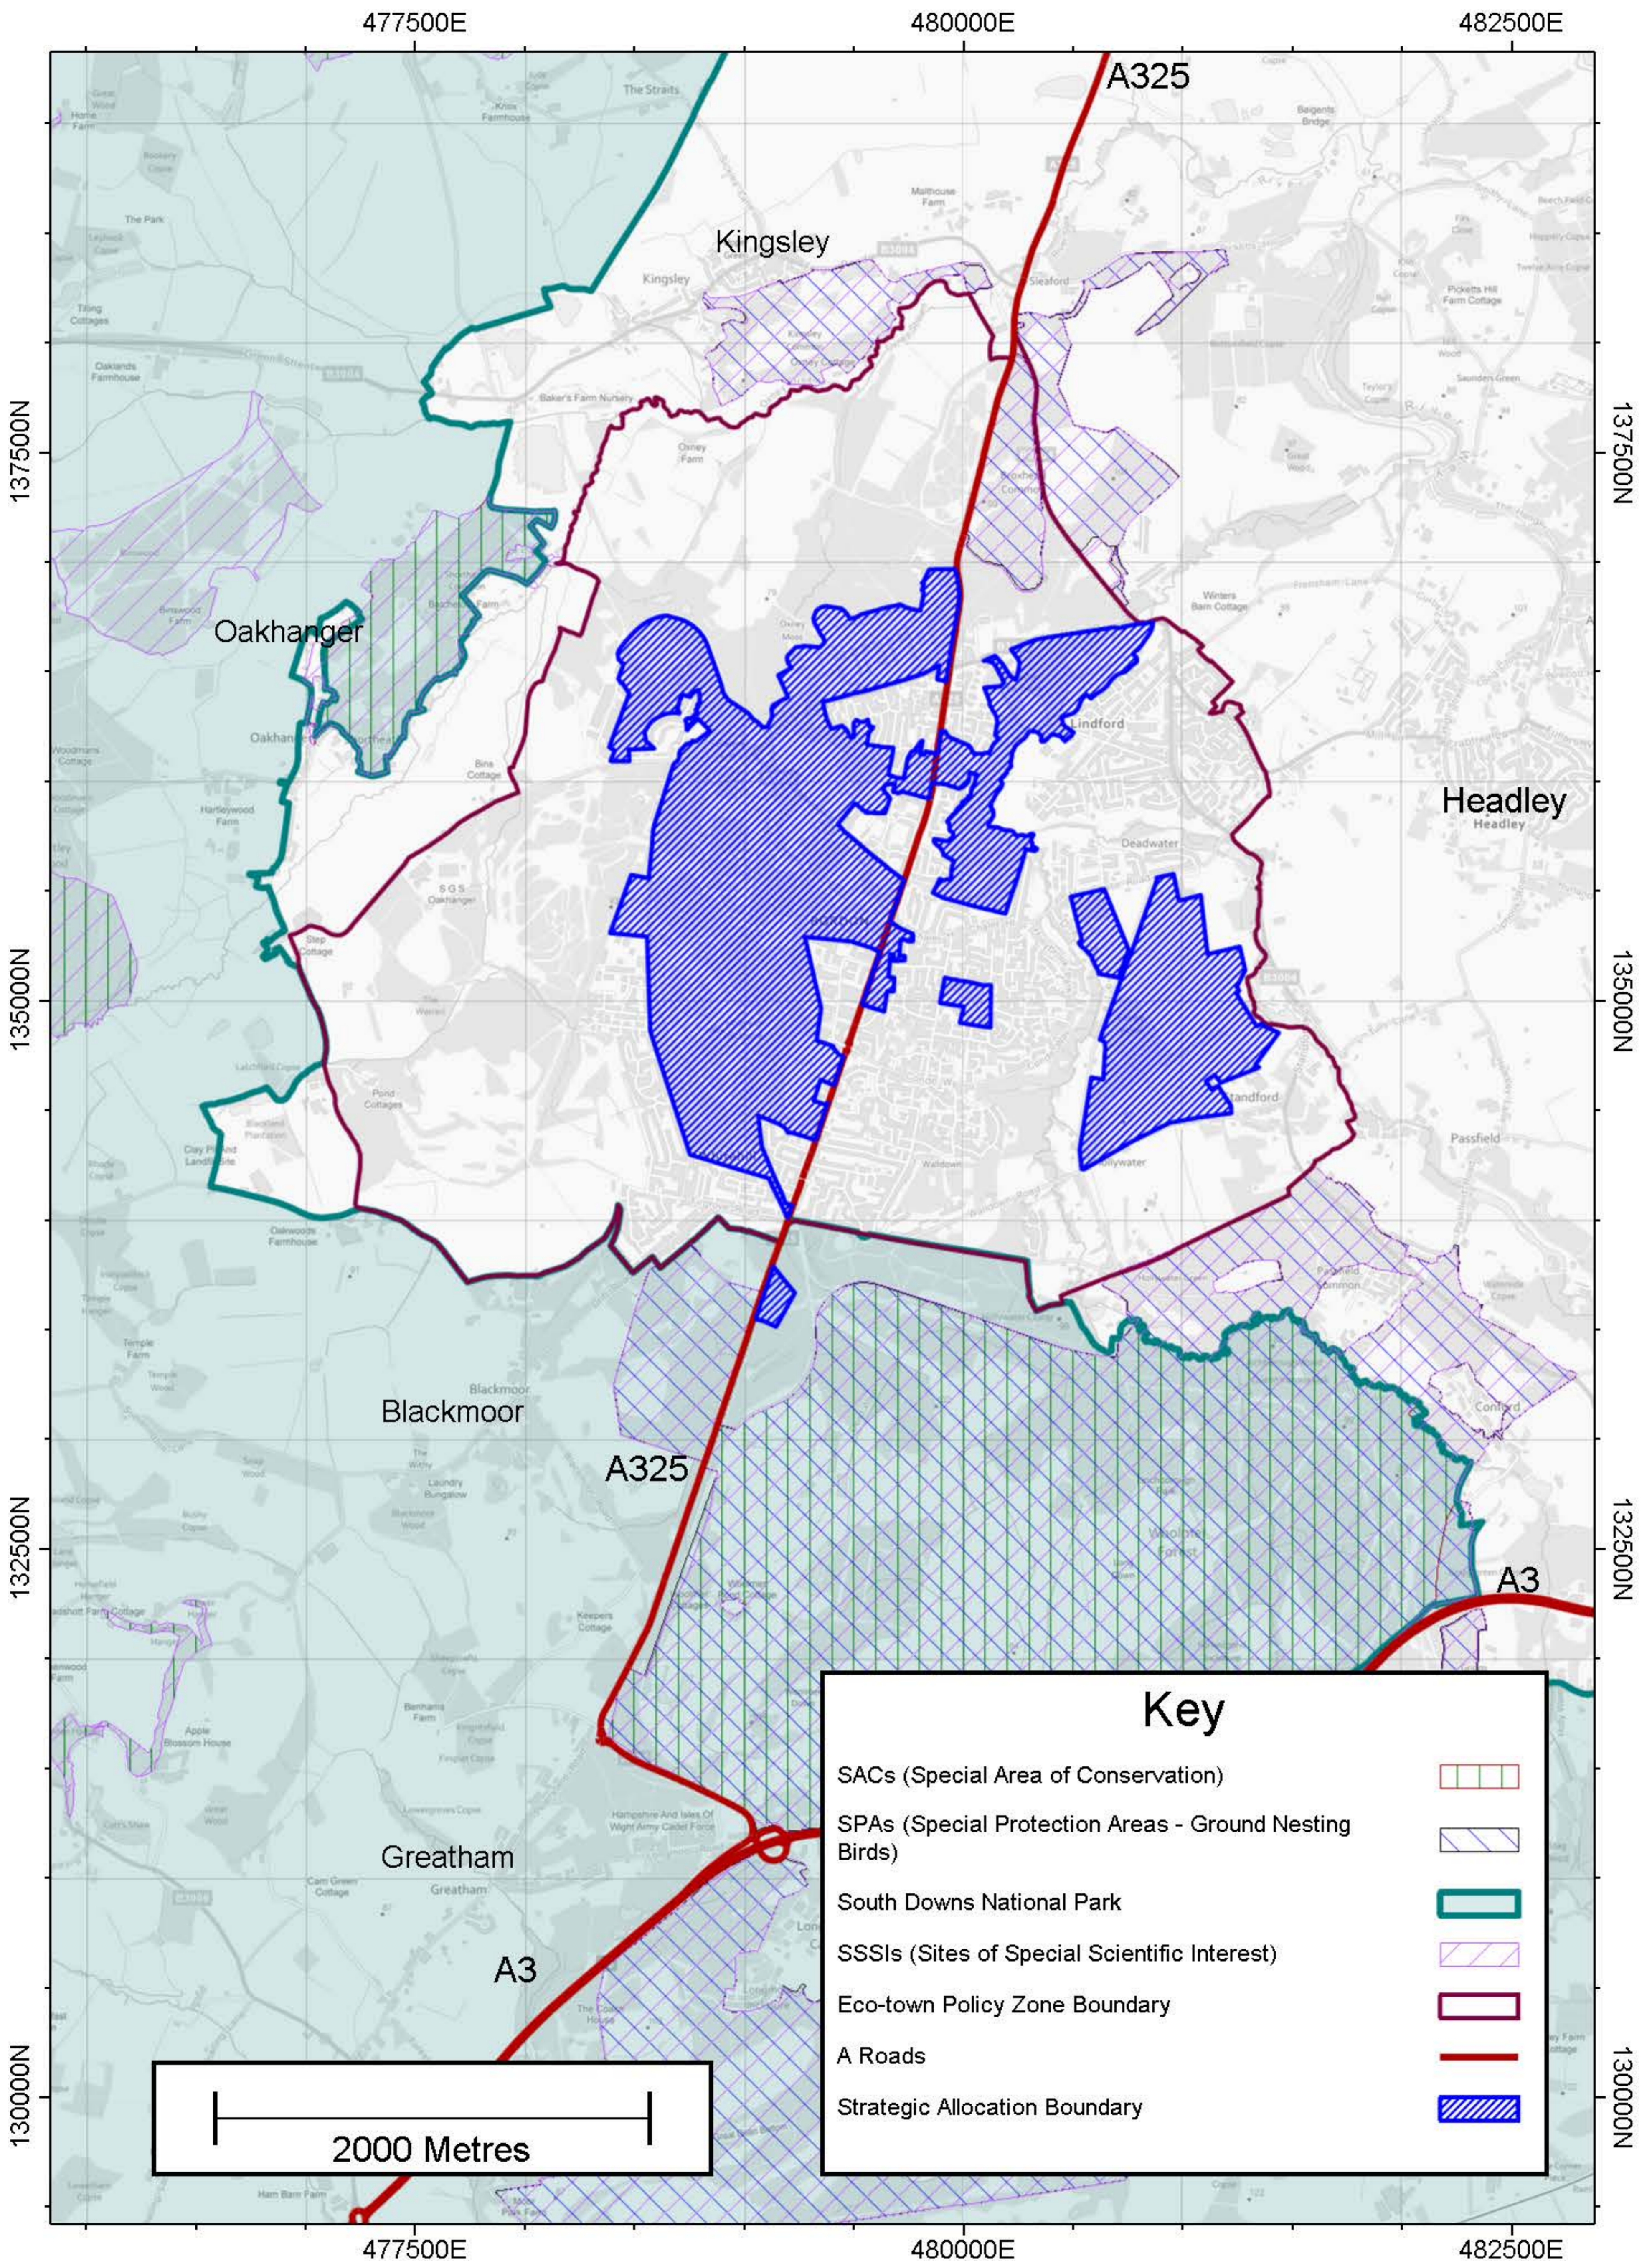

Map 4 Whitehill & Bordon: Overview Proposals Map

Key

SACs (Special Area of Conservation)	
SPAs (Special Protection Areas - Ground Nesting Birds)	
South Downs National Park	
SSSIs (Sites of Special Scientific Interest)	
Eco-town Policy Zone Boundary	
A Roads	
Strategic Allocation Boundary	

2000 Metres